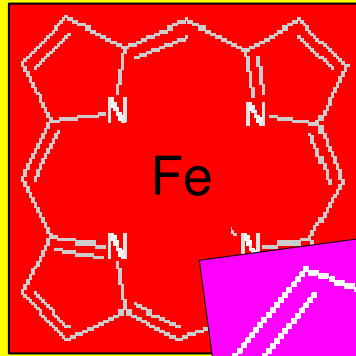

T-Shirt Motiv
Porphyrine

Erleuchtet
P
P
P

A tilted pink box is overlaid on the other structures. It contains the German word 'Erleuchtet' (illuminated) in a large, bold, black font. Below the word, the letters 'P', 'P', and 'P' are stacked vertically in a smaller, bold, black font.

Enlightened
P
P

A tilted pink rectangular box is overlaid on the other structures. It contains the word 'Enlightened' in a large, bold, black sans-serif font. Below it, the letters 'P' and 'P' are stacked vertically in a smaller, bold, black sans-serif font. The box also features a white skeletal structure of a porphyrin ring, similar to the others, but with a central cavity that is empty.